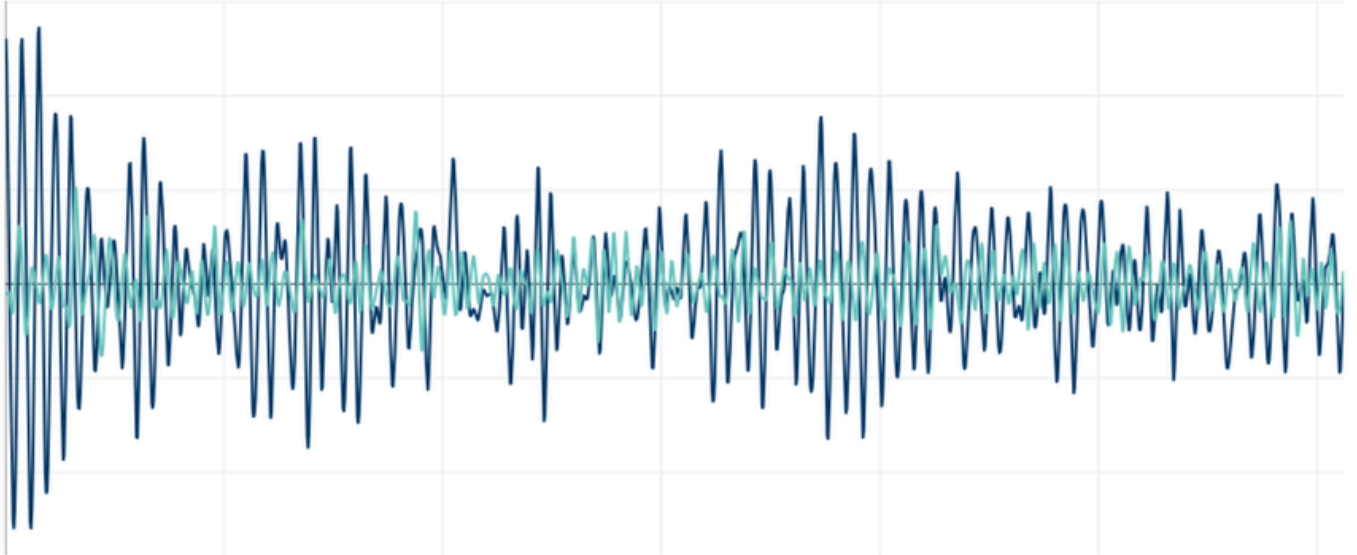

BGX63

**ROLL REDUCTION
AT RESONANCE**

1x SG 40

ROLL REDUCTION
AT RESONANCE

- Smartgyro OFF
- Smartgyro ON