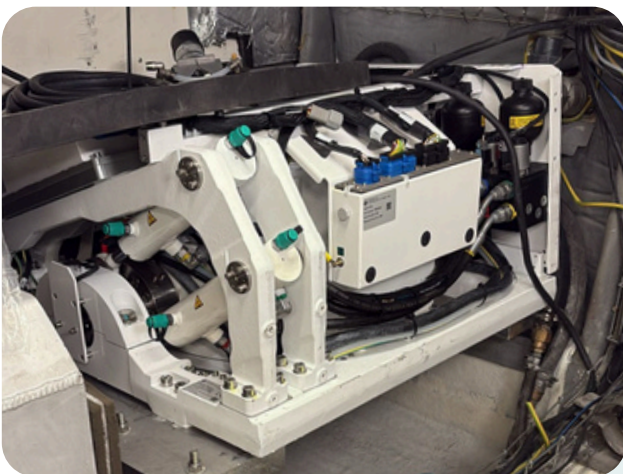

GUY COUACH 23000

ROLL REDUCTION
AT RESONANCE

2x **SG 20**

ROLL REDUCTION
AT RESONANCE

- Smartgyro OFF
- Smartgyro ON